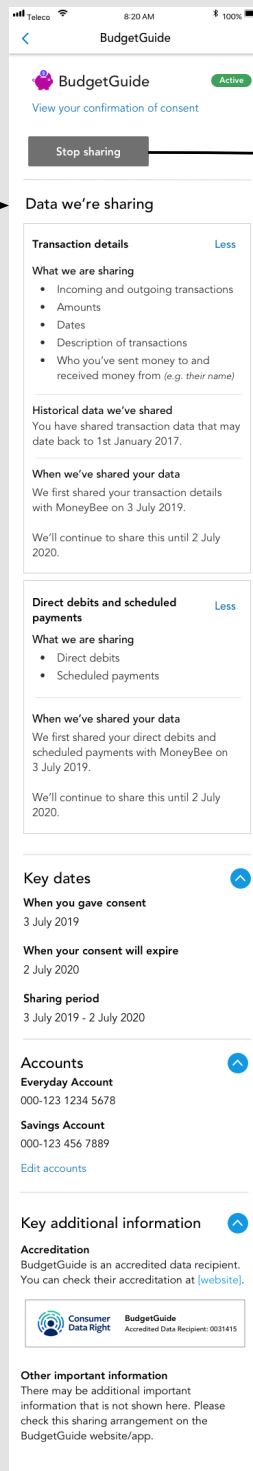

v1.4.0 Manage and Withdraw: Data Holder

MANAGE

WITHDRAW

Data holder space

Dashboard landing page

Data sharing arrangement

Review and Withdraw (1)

Review and Withdraw (2)

Withdrawal success